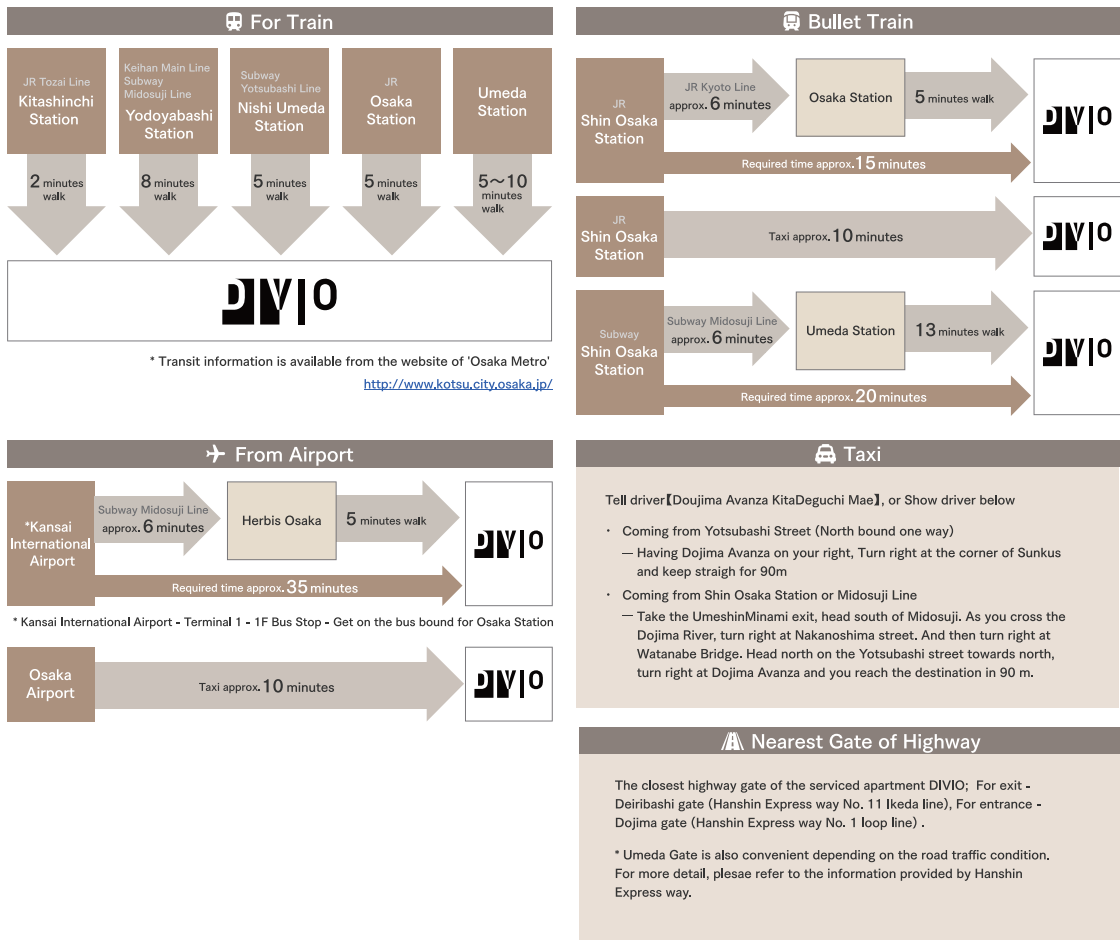

Access - Transportation

Serviced Apartments DIVIO OSAKA

ADDRESS: 1-3-30 Sonezakishinchi, Kitaku, Osaka 530-0002 Japan
KITASHINCHI KODA Bld

TEL: +81-78-858-0820